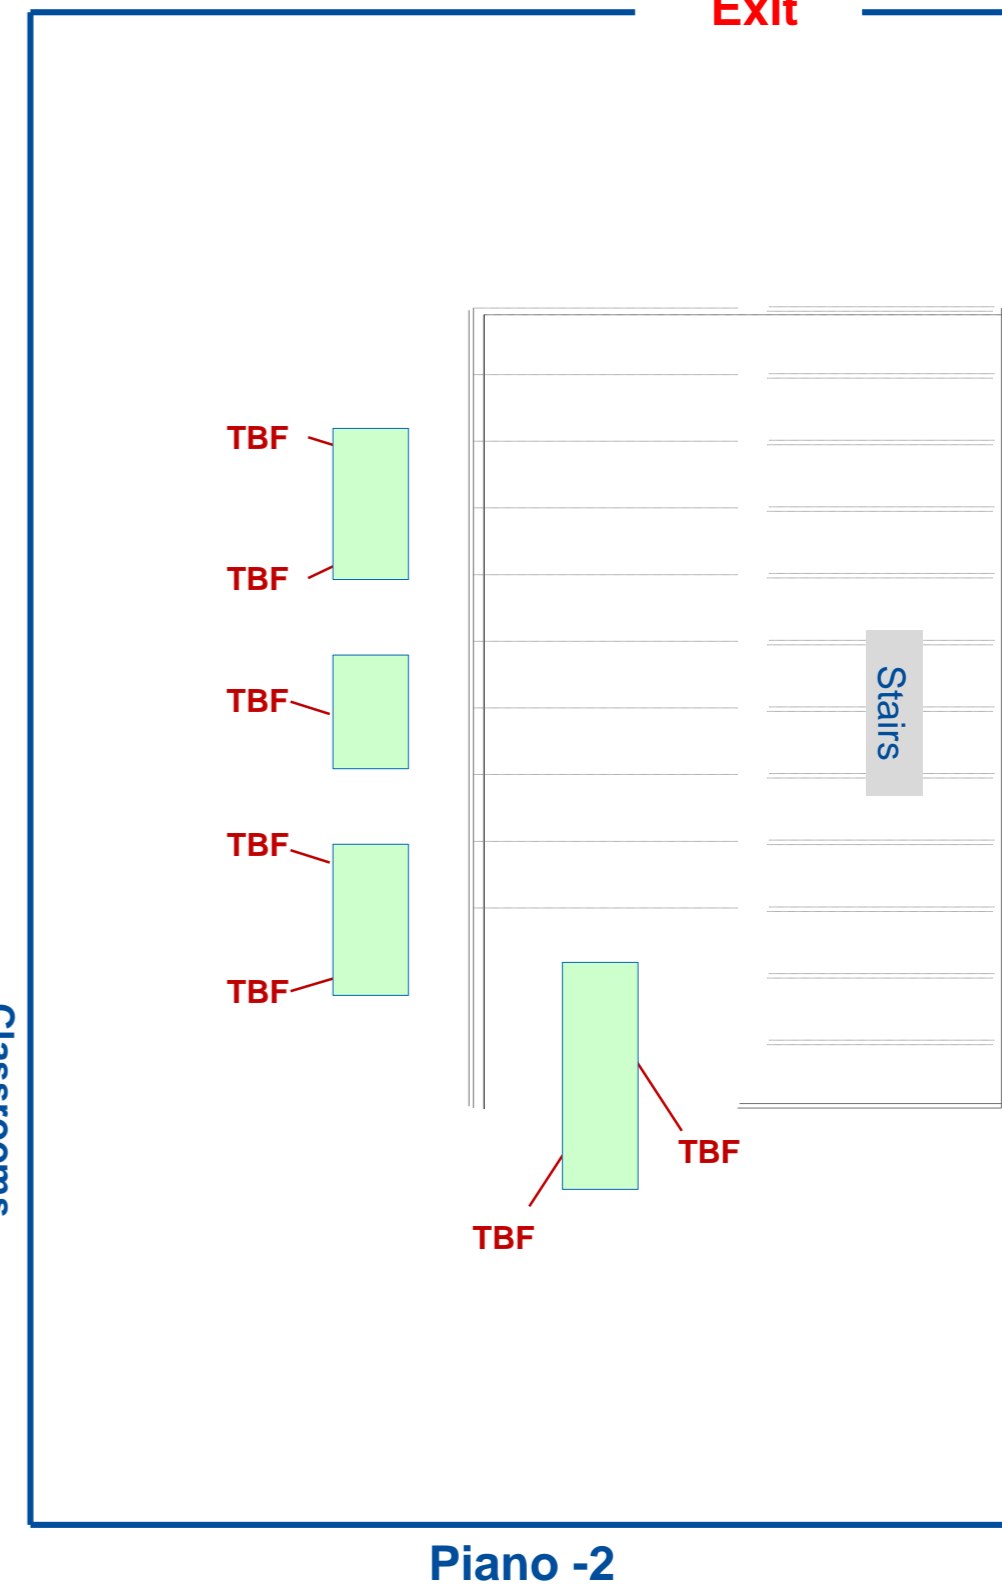

**1 Year  
1 Day**

**Building G  
Floor 0 Ground Level**

**Speaker's  
Corner 3  
MIPET**  
OPENING in B2  
C

**See Index  
in Next  
Page**

**Speaker's  
Corner 1  
Liophant**  
OPENING in B2

Up to B16  
3rd Floor

**Building B**  
Restrooms  
Food Machines

**B1  
Aula  
Magna**

**B2 Aula Magna  
Upstairs**

### Building G Floor -1 Downstairs

TBF  
**Speaker's  
 Corner 4  
 Simulation Team**

### Building G Floor -2 Downstairs

**Exit**

**1 Year  
 1 Day**