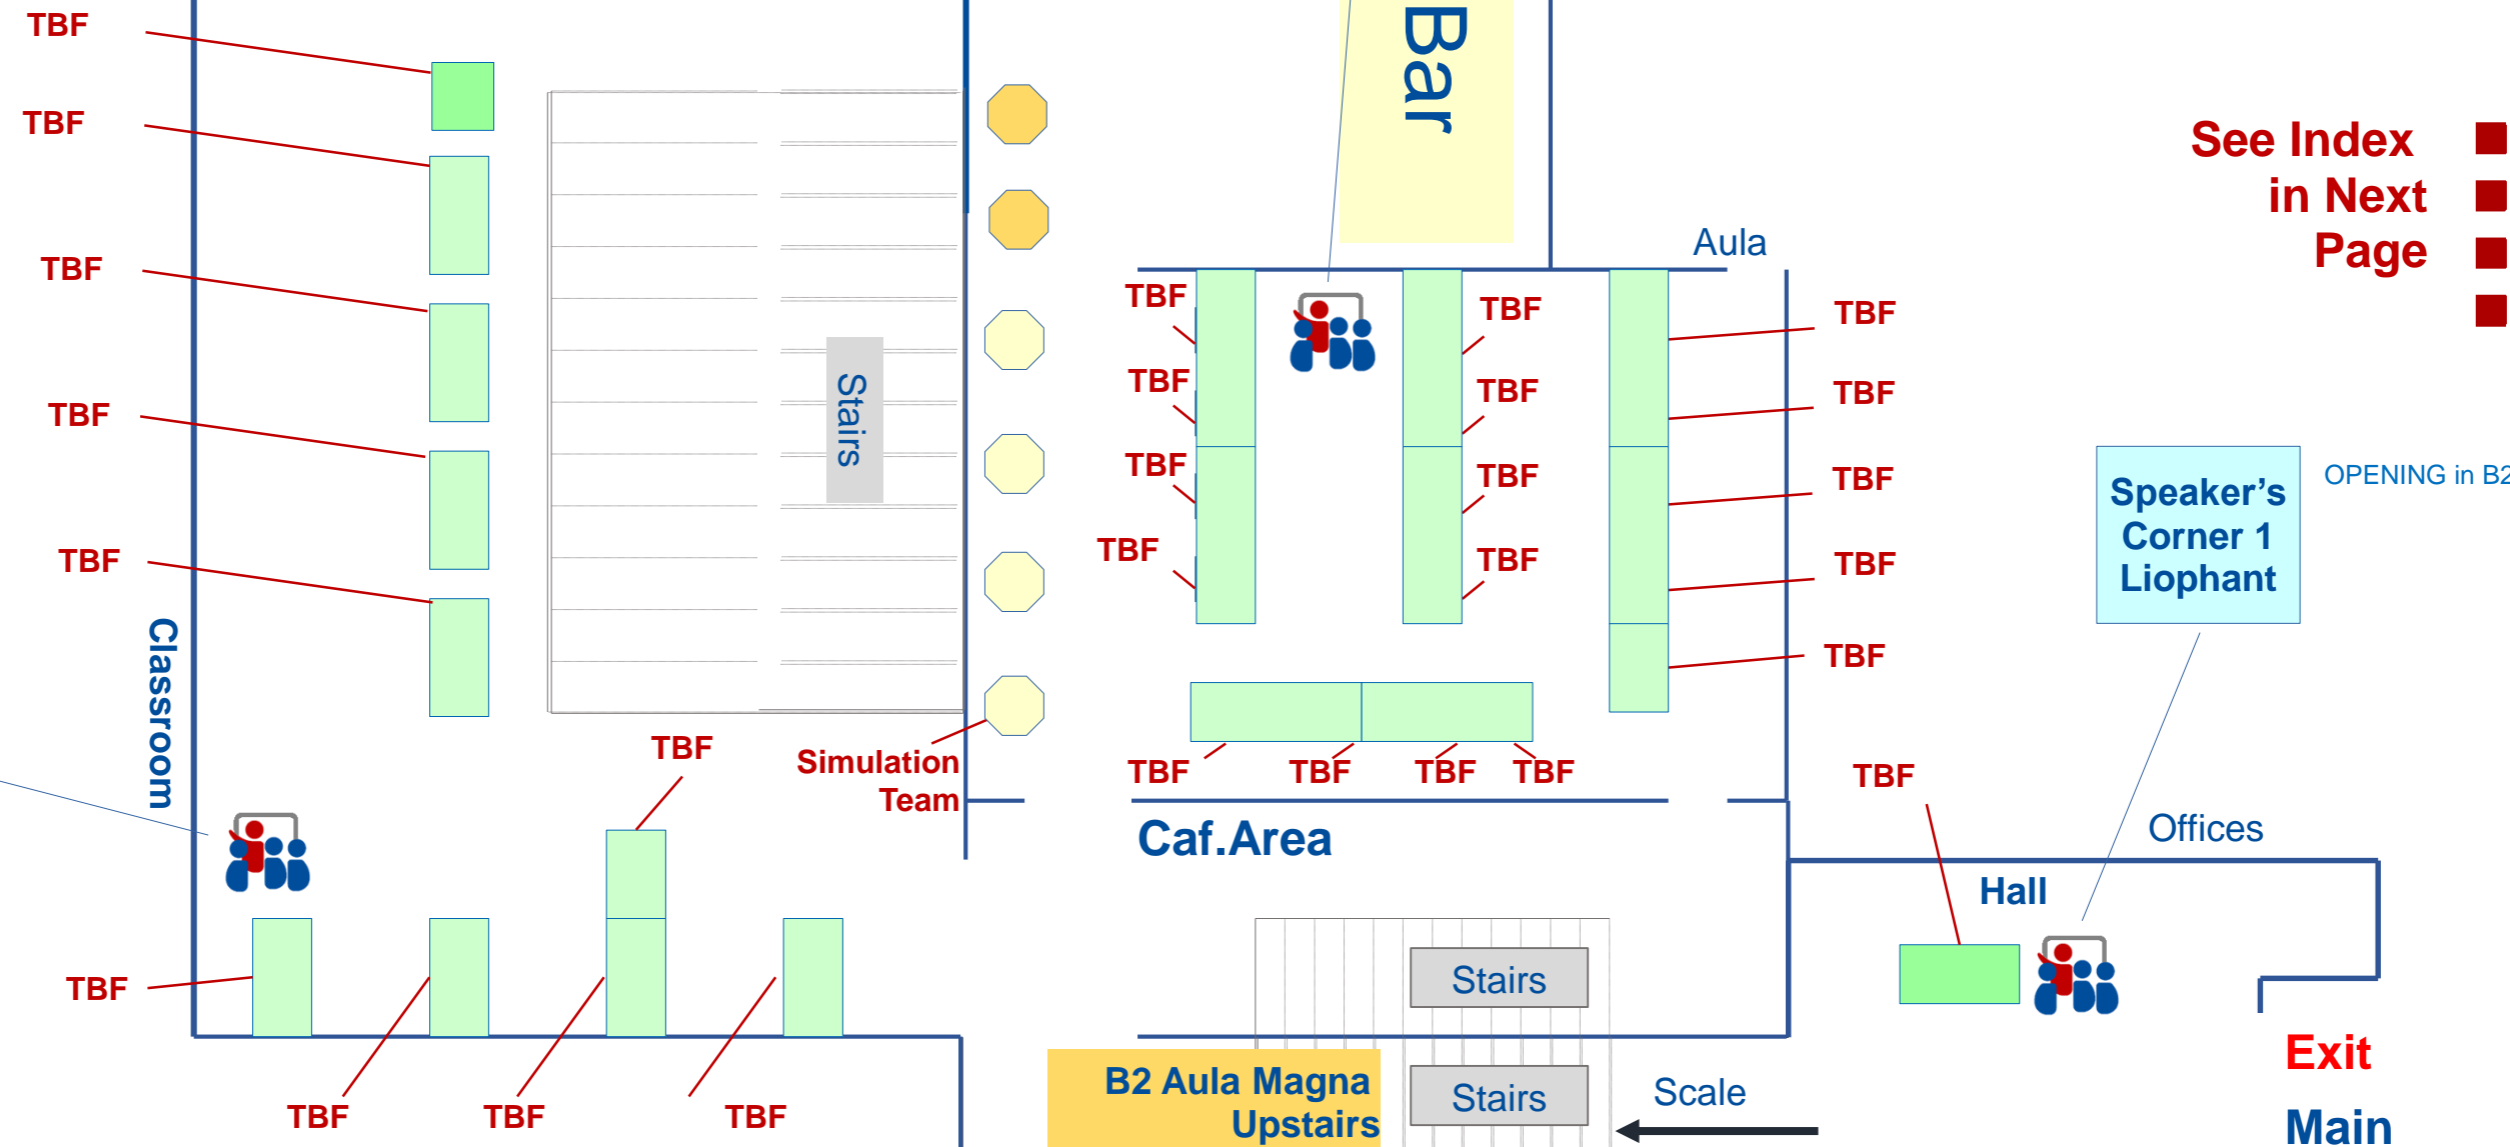

**1 Year  
1 Day**

**Building G  
Floor 0 Ground Level**

**Speaker's  
Corner 3  
MIPET**  
OPENING in B2  
C

**See Index  
in Next  
Page**

**Speaker's  
Corner 1  
Liophant**  
OPENING in B2

Up to B16  
3rd Floor

**Building B**  
Restrooms  
Food Machines

**B1  
Aula  
Magna**

**B2 Aula Magna  
Upstairs**

### Building G Floor -1 Downstairs

TBF  
**Speaker's  
 Corner 4  
 Simulation Team**

### Building G Floor -2 Downstairs

**Exit**

**1 Year  
 1 Day**