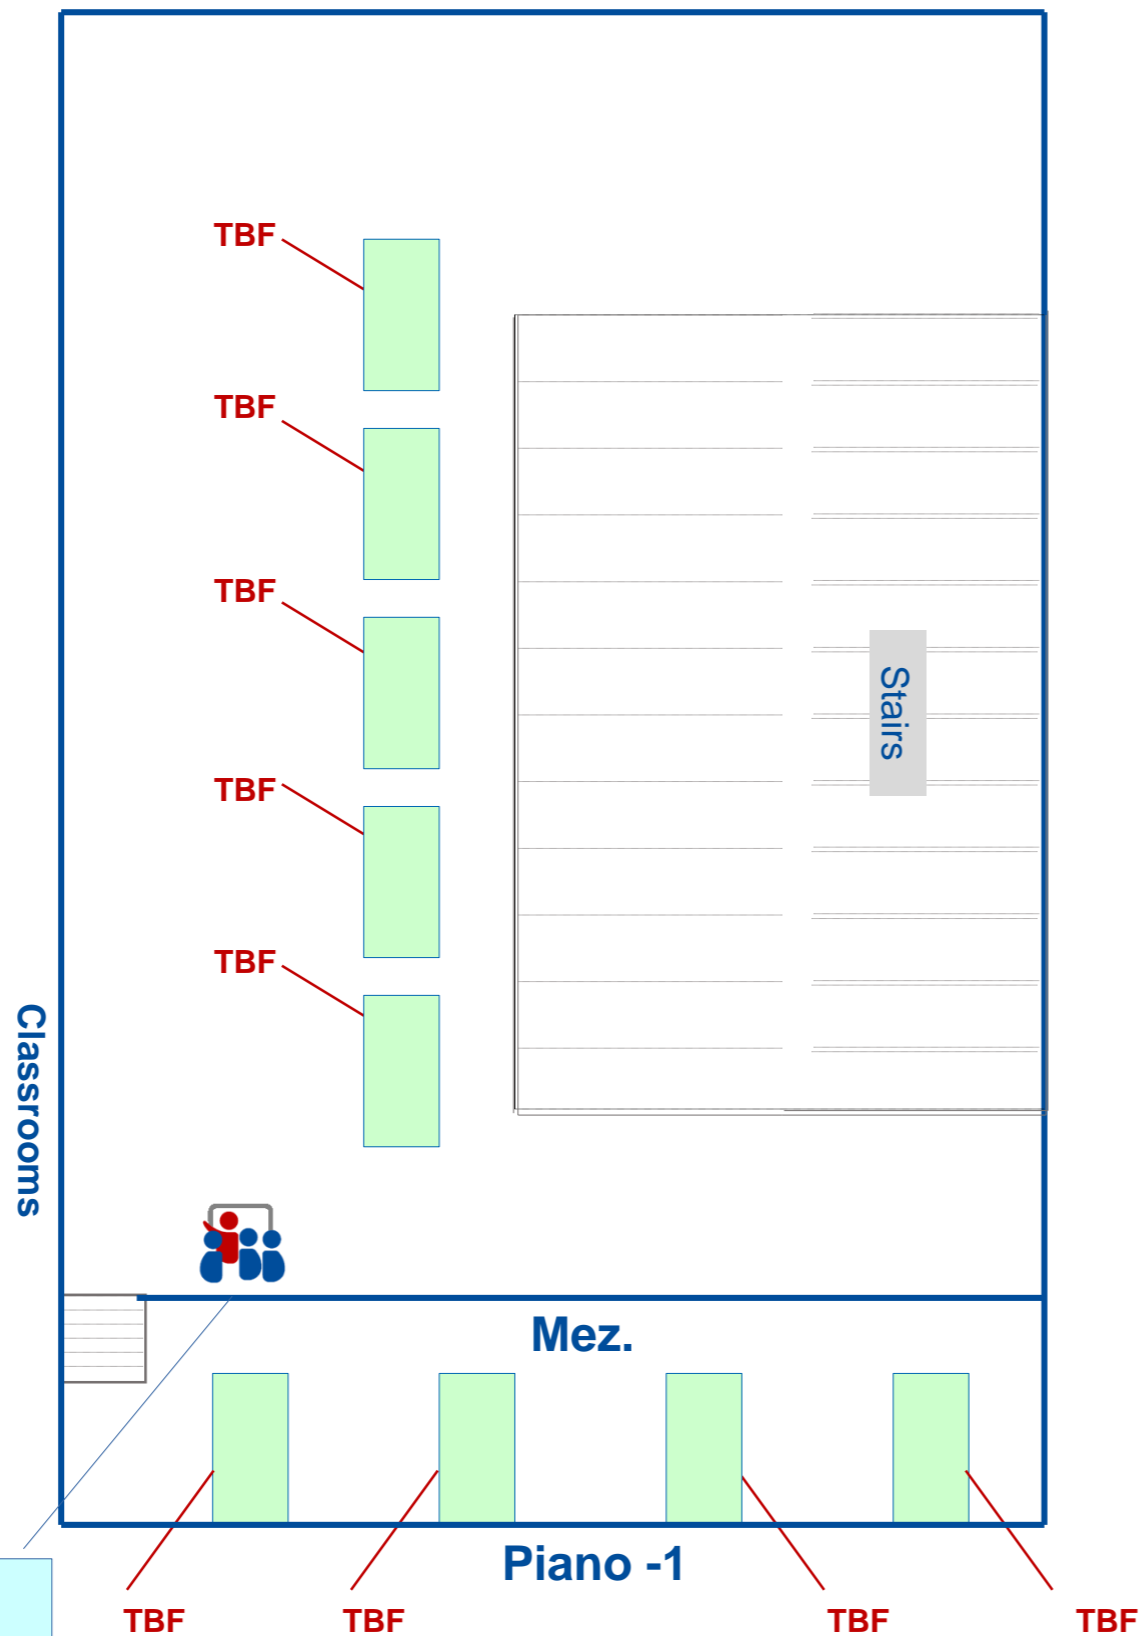

**1 Year  
1 Day**

**Building G  
Floor 0 Ground Level**

**Speaker's  
Corner 3  
MIPET**  
OPENING in B2  
C

**See Index  
in Next  
Page**

**Speaker's  
Corner 1  
Liophant**  
OPENING in B2

Up to B16  
3rd Floor

**Building B**  
Restrooms  
Food Machines

**B1  
Aula  
Magna**

**B2 Aula Magna  
Upstairs**

### Building G Floor -1 Downstairs

TBF  
**Speaker's  
 Corner 4  
 Simulation Team**

### Building G Floor -2 Downstairs

**Exit**

**1 Year  
 1 Day**