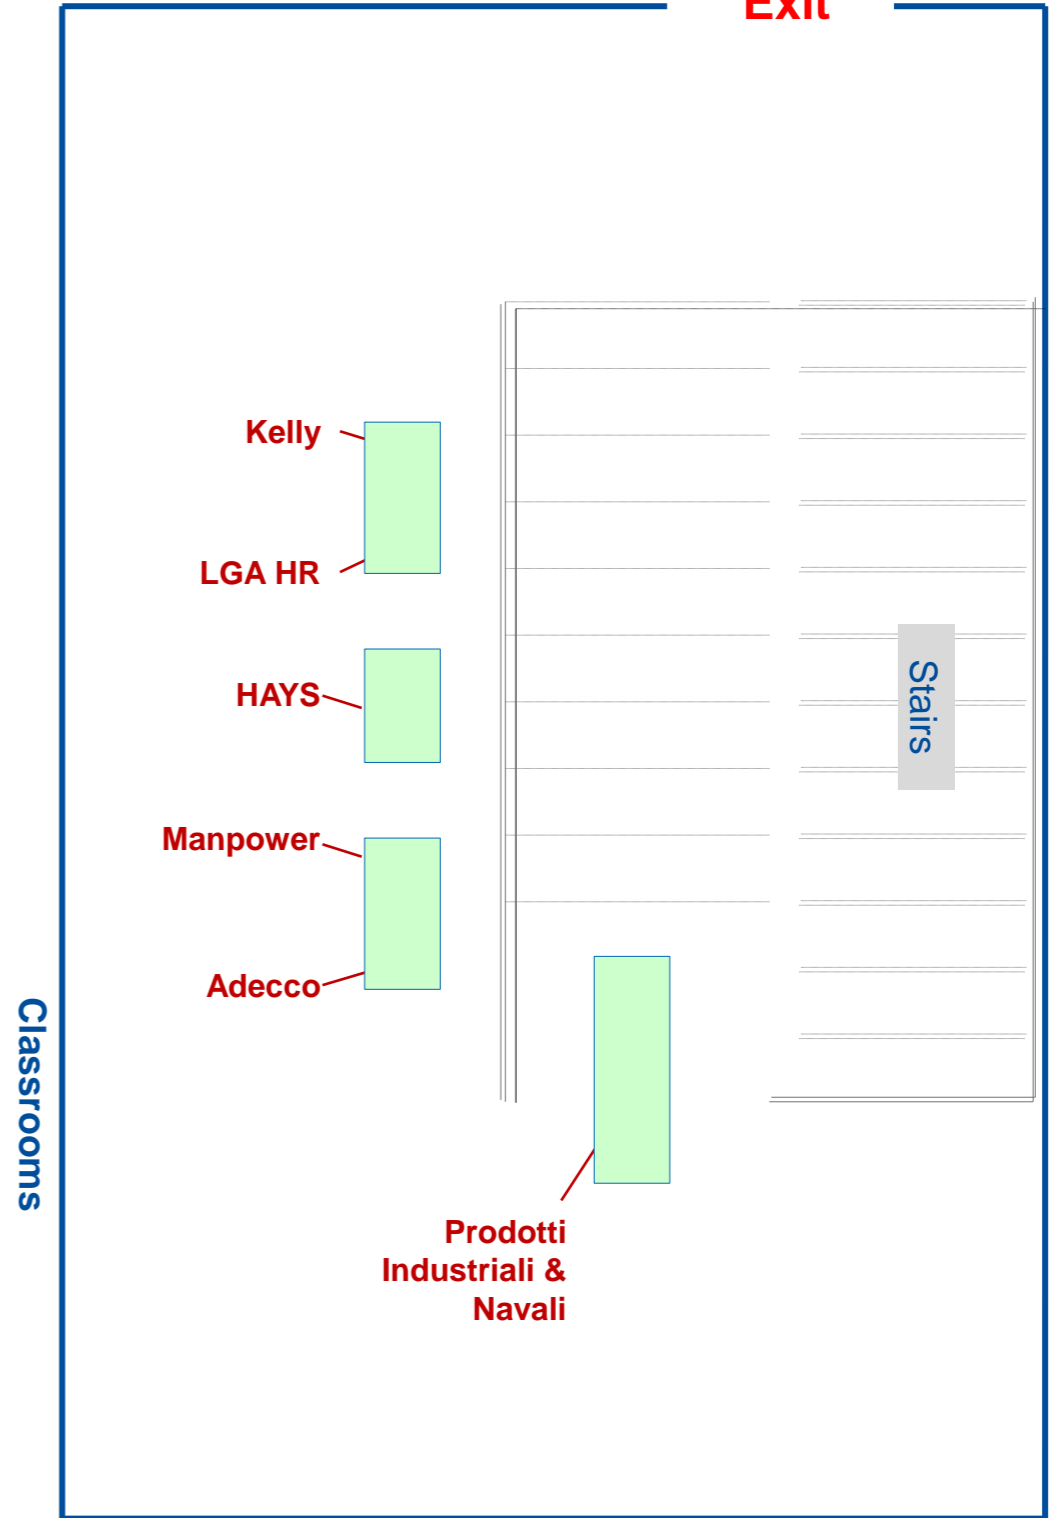

Building G Floor -2 Downstairs

TBF
**Speaker's
Corner 4
Simulation Team**

BCube Cannon Piano -1 NTT Data STAM

Piano -2

**1 Year
1 Day**