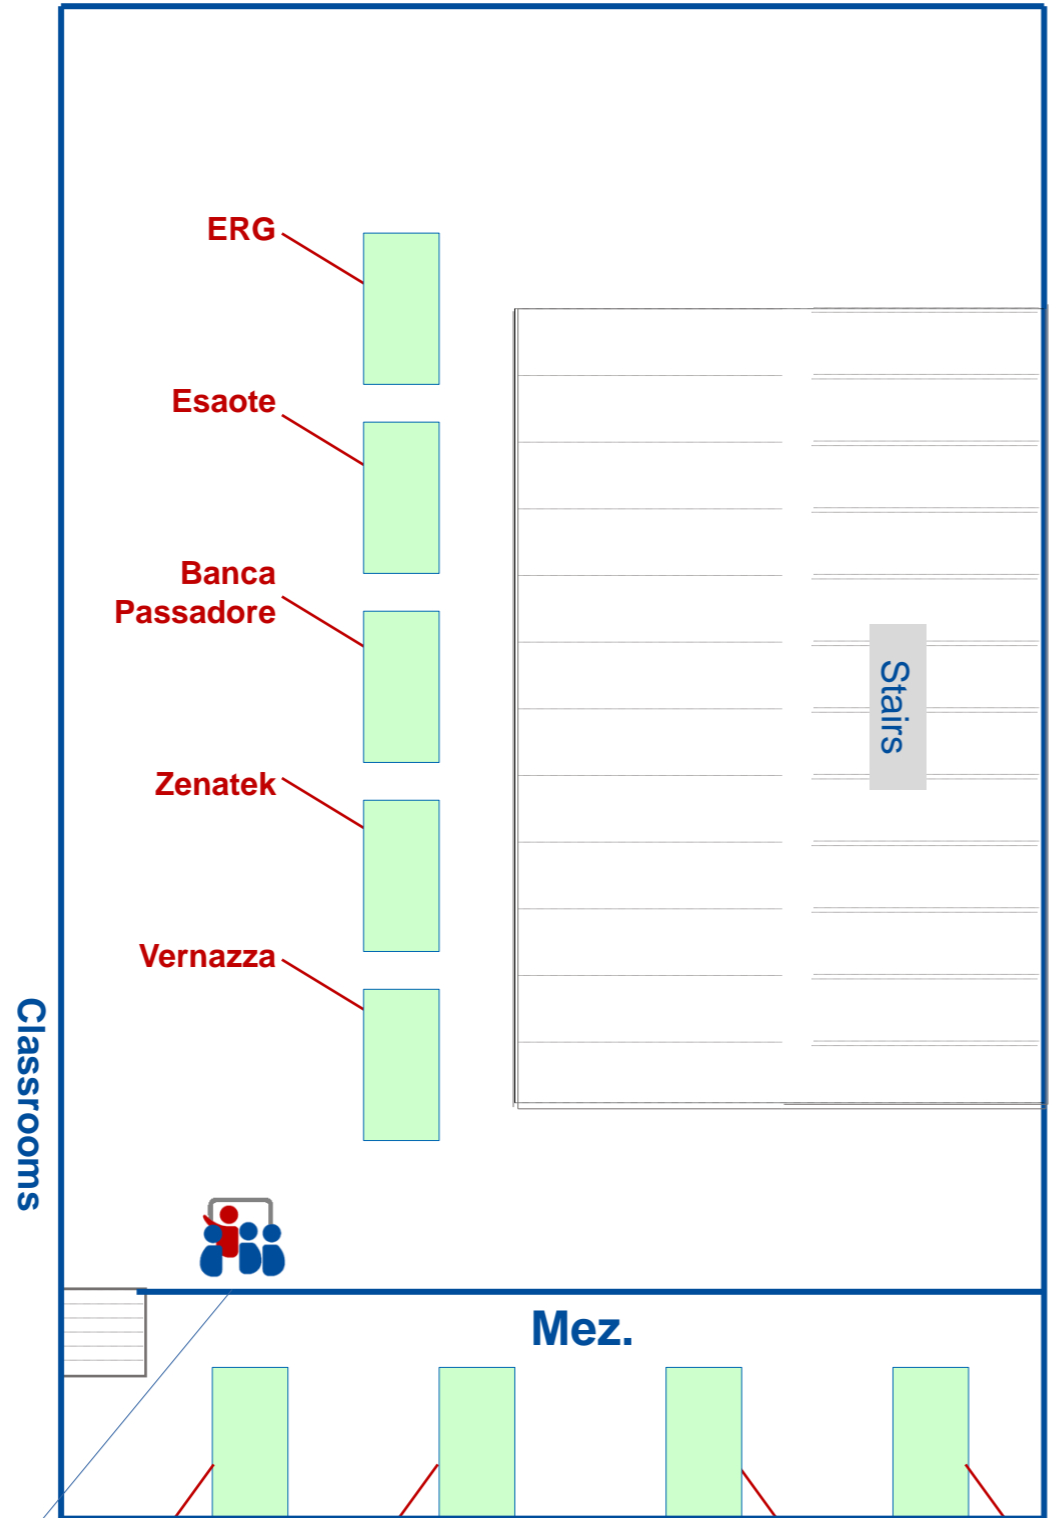

- Speaker's Corner 1 Liophant**
- 10 : 00 Paul Wurth
 - 10 : 12 Danieli
 - 10 : 24 Accenture
 - 10 : 36 Leonardo
 - 10 : 48 Ansaldo Energia
 - 11 : 00 Axpo
 - 11 : 12 Tenova
 - 11 : 24 SIM4Future
 - 11 : 36 ABB

**See Index
in Next
Page**

Up to B16
3rd Floor

Company Desks	Floor	Area
ABB	B Bld.,	0 Ground Floor Hall
Accenture	G Bld.,	0 Ground Floor
Adecco	G Bld.,	-2 Downstairs
Ansaldo En.	B Bld.,	0 Ground Floor Hall
ASG	Caf.Area,	0 Ground Floor
AXPO	G Bld.,	0 Ground Floor
Ayes	Caf.Area,	0 Ground Floor
B.ca Passadore	G Bld.,	-1 Downstairs
BCube	G Bld.,	-1 Downstairs, Mez.
Cannon	G Bld.,	-1 Downstairs, Mez.
Danieli	B Bld.,	0 Ground Floor Hall
Dewave	Caf.Area,	0 Ground Floor
Elecnor	Caf.Area,	0 Ground Floor
Enginium	Caf.Area,	0 Ground Floor
Erg	G Bld.,	-1 Downstairs
Esaote	G Bld.,	-1 Downstairs
Fincantieri	G Bld.,	0 Ground Floor
Gruppo Fos	Caf.Area,	0 Ground Floor
HAYS	G Bld.,	-2 Downstairs
Hub Tel.	Caf.Area,	0 Ground Floor
ICM	G Bld.,	0 Ground Floor
Innoval	G Bld.,	0 Ground Floor
Kelly	G Bld.,	-2 Downstairs
KPMG	G Bld.,	0 Ground Floor
Leonardo	G Bld.,	0 Ground Floor
LGA HR	G Bld.,	-2 Downstairs
Liguria Digitale	Caf.Area,	0 Ground Floor
Manpower	G Bld.,	-2 Downstairs
MBDA	G Bld.,	0 Ground Floor
Navim	Caf.Area,	0 Ground Floor
NTT Data	G Bld.,	-1 Downstairs, Mez.
Paul Wurth	B Bld.,	0 Ground Floor Hall
Prod.Ind.Navali	G Bld.,	-2 Downstairs
Rulex	G Bld.,	0 Ground Floor
SIE	Caf.Area,	0 Ground Floor
Siglatech	Caf.Area,	0 Ground Floor
SIM4Future	Caf.Area,	0 Ground Floor
Smiths	Caf.Area,	0 Ground Floor
STAM	G Bld.,	-1 Downstairs, Mez.
Tenova	G Bld.,	0 Ground Floor
Ultraflex	Caf.Area,	0 Ground Floor
Vernazza	G Bld.,	-1 Downstairs
Zenattek	G Bld.,	-1 Downstairs

Building G Floor -1 Downstairs

Building G Floor -2 Downstairs

TBF
**Speaker's
Corner 4
Simulation Team**

BCube Cannon Piano -1 NTT Data STAM

Piano -2

**1 Year
1 Day**