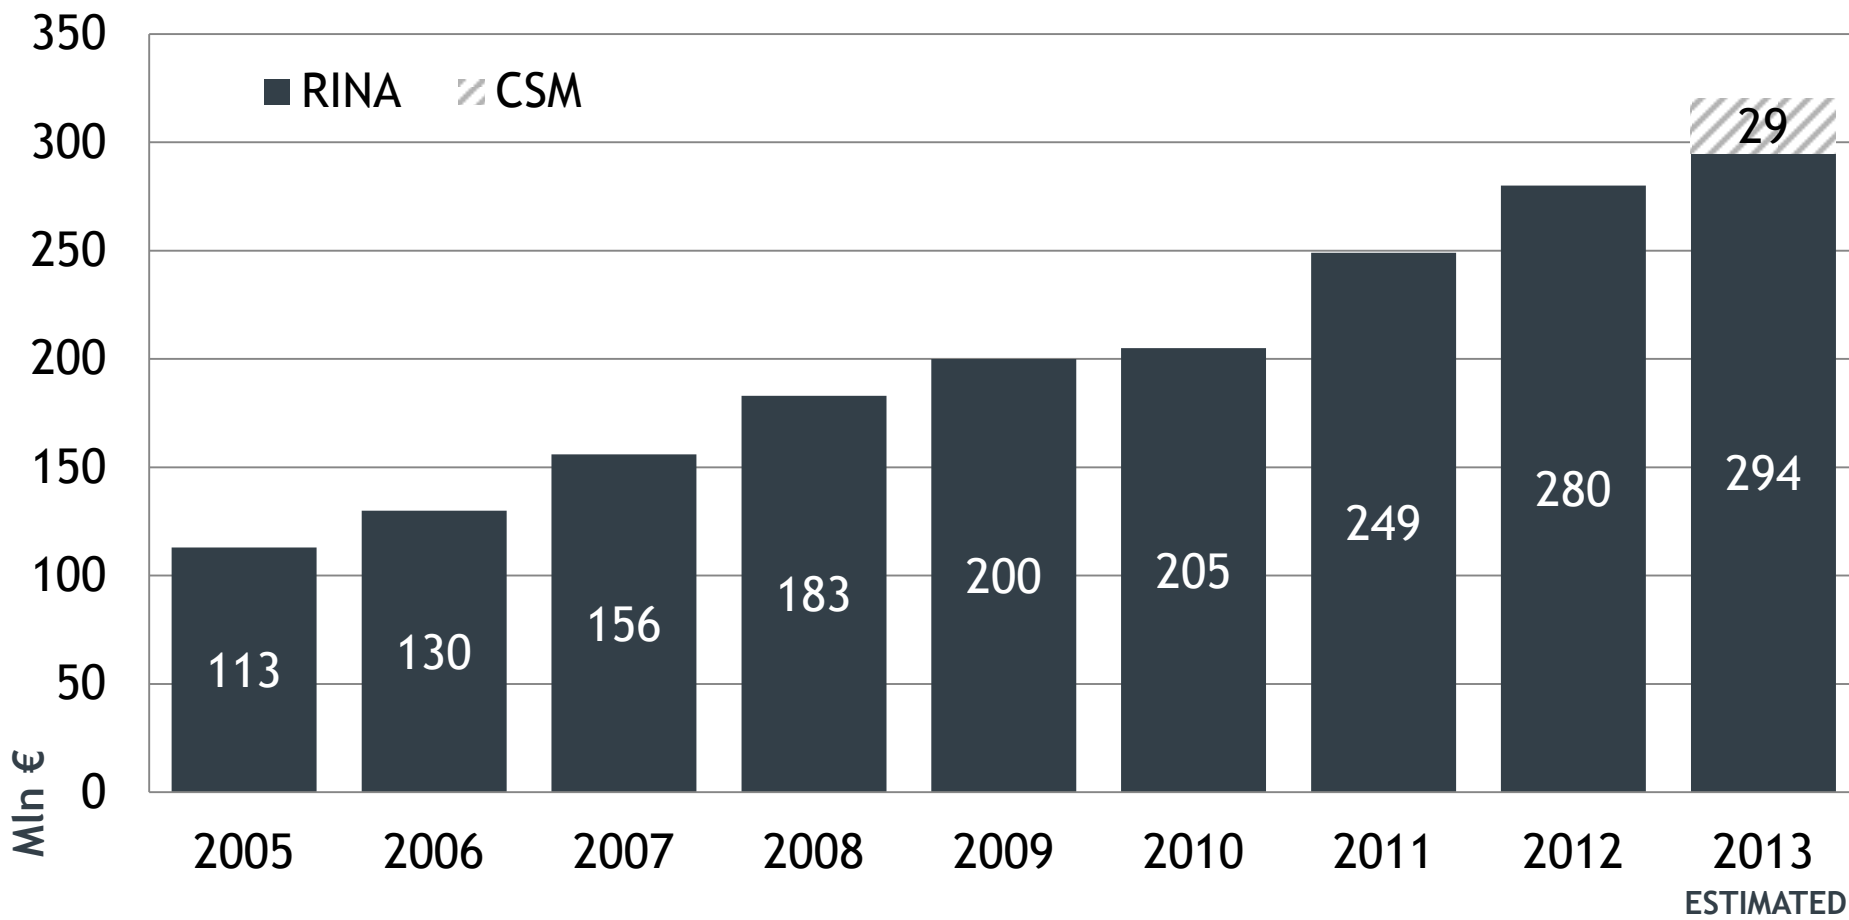

# International RINA Network

RINA

# Numbers

(millions of euro)

Human resources over 2500  
Average age: 39

RINA