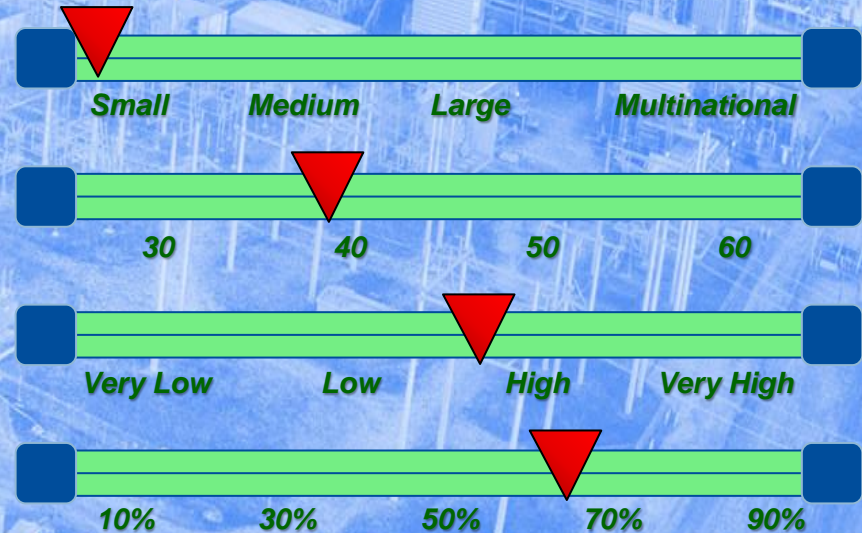

MAST srl

Business Area

Modeling and Simulation, Logistics, Operations, Defense

Strongholds

Interoperable Simulation, Real Time Systems, Mobile Training, Simulation as a Service

Web Site

www.mastsrl.eu

Company Size

People Age

Multiculturalism

Graduates

www.itim.unige.it/mipet

For further information please contact mipet@simulationteam.com
www.itim.unige.it/mipet/1year1day